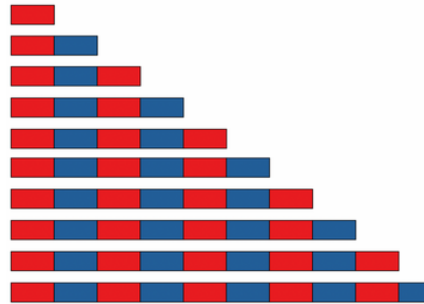

JOIN US FOR A

Montessori Math Night

1,000,000	100,000	10,000	1,000	100	10	1
100,000	10,000	1,000	100	10	1	0.1
10,000	1,000	100	10	1	0.1	0.01
1,000	100	10	1	0.1	0.01	0.001
100	10	1	0.1	0.01	0.001	0.0001
10	1	0.1	0.01	0.001	0.0001	0.00001
1	0.1	0.01	0.001	0.0001	0.00001	0.000001